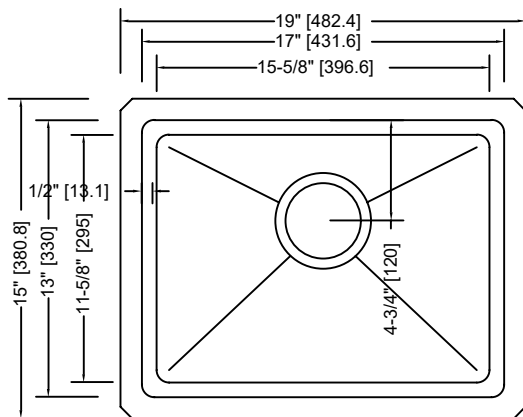

GSM-1915
MICRO RADIUS SINK

Style:

- Micro Radius
- Undermount
- Kitchen Sink
- Single Bowl

Size:

- Overall: 19" x 15" x 10"
- Bowl Size: 17" x 13" x 10"

Features:

- 18 Gauge Thickness
- 304 Stainless Steel Sink
- 18/10 Chrome/Nickel Content
- Extra Large Sound Cancellation Pads
- Thermal Undercoating