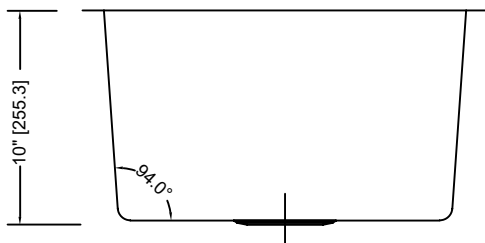

GSM-1915
MICRO RADIUS SINK

Style:

- Micro Radius
- Undermount
- Kitchen Sink
- Single Bowl

Size:

- Overall: 19" x 15" x 10"
- Bowl Size: 17" x 13" x 10"

Features:

- 18 Gauge Thickness
- 304 Stainless Steel Sink
- 18/10 Chrome/Nickel Content
- Extra Large Sound Cancellation Pads
- Thermal Undercoating