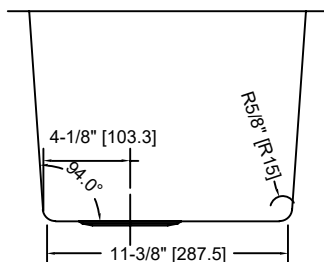

GSM-1915
MICRO RADIUS SINK

Style:

- Micro Radius
- Undermount
- Kitchen Sink
- Single Bowl

Size:

- Overall: 19" x 15" x 10"
- Bowl Size: 17" x 13" x 10"

Features:

- 18 Gauge Thickness
- 304 Stainless Steel Sink
- 18/10 Chrome/Nickel Content
- Extra Large Sound Cancellation Pads
- Thermal Undercoating